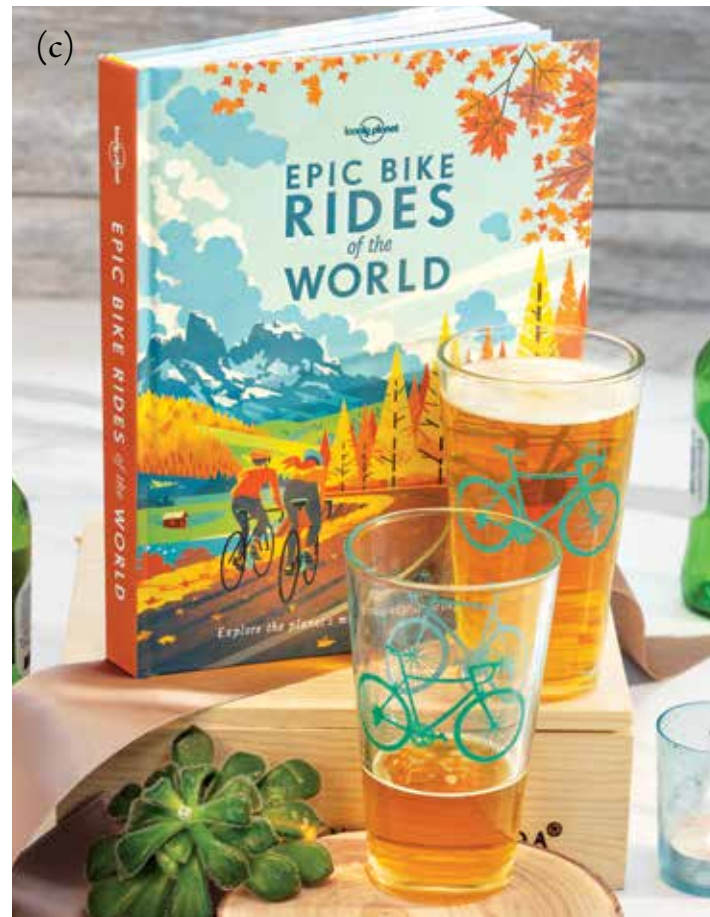

(a)

for dads & grads

Celebrate their milestones with style.

(a) ARTISAN ALUMINUM MODEL AIRPLANE

Crafted of premium aluminum with meticulous detail, our model is a faithful 1:29 scale replica of a DC-3 aircraft. Impressively posed on a polished wood base, airplane measures approximately 38" x 26" x 15" tall including base. Minor assembly required. Allow approximately 10 business days for shipping.

#39194 | $898

(b) TABLETOP MARBLE CHECKERS

An elegant version of the classic game, our Tabletop Marble Checkers brings a tactile, fun presence to home or office. Crafted of smooth marble, set includes a 12" square checkerboard with a raised playing field, 12 white pieces, and 12 black pieces. All arrive packaged together in Olive & Cocoa® gift wrap with ribbon.

#39121 | $118

(c) RIDES OF A LIFETIME CRATE

It's a beautiful world, encourage your cyclist to get out and see it. The "Epic Bike Rides of the World" book catalogs breathtaking treks from pedaling across Patagonia to sprinting through South Africa's Cape Town. To grease the gears, we've included 2 bicycle themed glasses to hold his favorite drink in style. Book and glasses arrive gift wrapped together in a hand crafted wood crate with ribbon.

#39231 | book & 2 glasses | $144

(d) CHESTNUT WEEKENDER BAG

Generously sized and crafted of genuine leather, our Chestnut Weekender Bag has a detachable shoulder strap and metal feet. With a zip-top closure and an interior zip pocket, fabric lined bag measures approximately 22" x 12" x 14" with a 9" drop. Arrives adorned with a fluffy signature Olive & Cocoa® satin bow.

#28890 | $434

(e) ADVENTURE MEN'S SOCKS CRATE