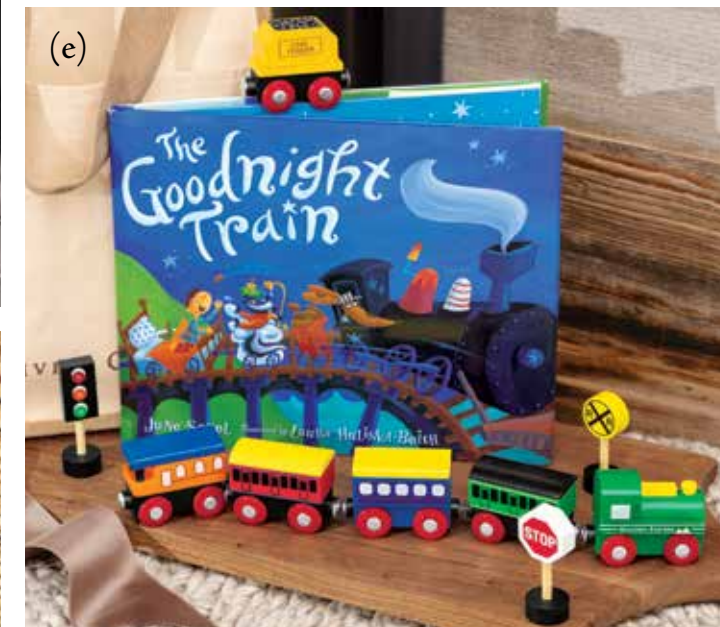

favorite friends

Delight them for hours with snuggles and stories.

(a) FAB FLAMINGO & STORYBOOK

Encourage them to dance and live joyfully with our Fab Flamingo & Storybook. Including the vibrant book "Dance Like a Flamingo" and a huggable 17" long pink flamingo, set arrives gift wrapped together in a hand crafted wood crate with ribbon.

#39148 | $98

(b) PERSONALIZED BOOK & GIRAFFE

A darling keepsake made especially for them, our Personalized Book weaves a story using letters from their first and last name. Storybook is paired with a supremely fuzzy 14" long giraffe and the set arrives gift wrapped together in a hand crafted wood crate with ribbon. Allow approximately 10 business days to create. Free personalization.

#28673 | $134

(c) SHARKIE KIDS' CHAIR

A surprisingly cuddly pal, Sharkie loves providing kids a comfortable place to lounge. With a fuzzy, soft structure, chair is recommended for children 12-36 months. Sharkie Kids' Chair measures approximately 20" in diameter by 22" tall and arrives adorned with a fluffy signature Olive & Cocoa® satin bow.

#39159 | $114

(d) CUDDLE DOG & SWADDLE

An adorably huggable companion, ultra soft Cuddle Dog is filled with lavender-scented grains and can be warmed in the microwave to become extra snuggly and soothing. A cozy cotton swaddle with a colorful print of dogs at play completes this darling set. Dog measures 14" long, swaddle measures 47" square, and both arrive gift wrapped together in a hand crafted wood crate with ribbon.

#15674 | $94

(e) TOY TRAIN SET & STORYBOOK