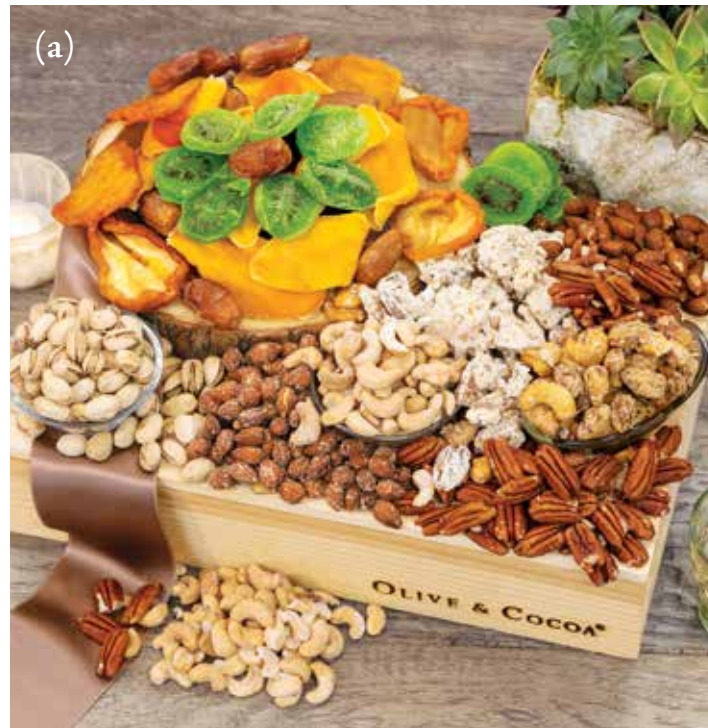

Connect with us today!

800.538.5404 | sales@oliveandcocoa.com

OUR GUARANTEE: We unconditionally guarantee the presentation and quality of our gifts upon delivery. If a gift we've sent does not live up to these high standards, please contact us and we will re-send the gift with our compliments, or refund your purchase price, whichever you desire. Our cut flower arrangements are guaranteed to be fresh for 72 hours after delivery.

CUSTOMER SERVICE & ORDERING:

Phone: 800.538.5404 Fax: 801.433.5008
Email: customerservice@oliveandcocoa.com
Web: oliveandcocoa.com
Mail: 6345 W 300 S, Salt Lake City, UT 84104

To better assist you, all calls to and from Olive & Cocoa® may be recorded for training purposes.

SHIPPING & HANDLING: Product prices do not include shipping & handling. For current rates and surcharges, please visit oliveandcocoa.com/shipping or call our customer experience specialists at 800.538.5404.

PAYMENT: We accept all major credit cards. When ordering, you authorize Olive & Cocoa® to charge your credit card. We do not accept credit cards through email or fax. We do not accept payment by personal check. Please see oliveandcocoa.com for complete Terms of Sale.

MAILING & EMAIL LISTS: We occasionally share portions of our mailing list with carefully selected companies. If you do not wish your mailing address to be shared, or do not wish to receive our catalogs or emails, please contact us by phone, email or mail. You may also click on the "unsubscribe" link on the bottom of any of email we send. Please see oliveandcocoa.com for complete Privacy Policy.