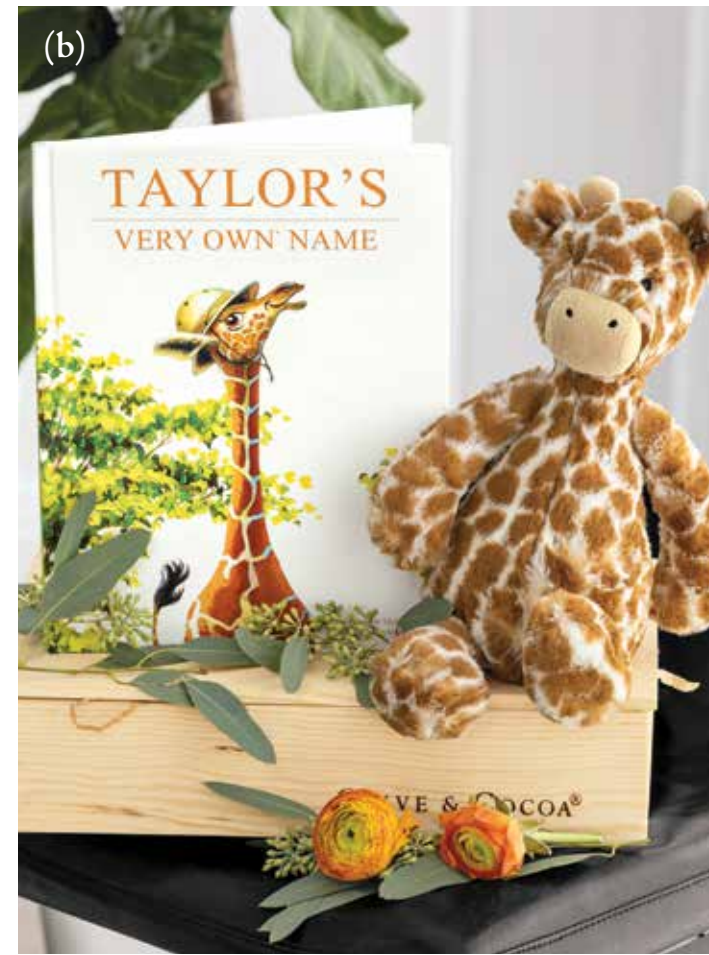

favorite friends

Delight them for hours with snuggles and stories.

(a) FAB FLAMINGO & STORYBOOK

Encourage them to dance and live joyfully with our Fab Flamingo & Storybook. Including the vibrant book "Dance Like a Flamingo" and a huggable 17" long pink flamingo, set arrives gift wrapped together in a hand crafted wood crate with ribbon.

#39148 | $98

(b) PERSONALIZED BOOK & GIRAFFE

A darling keepsake made especially for them, our Personalized Book weaves a story using letters from their first and last name. Storybook is paired with a supremely fuzzy 14" long giraffe and the set arrives gift wrapped together in a hand crafted wood crate with ribbon. Allow approximately 10 business days to create. Free personalization.

#28673 | $134

(c) SHARKIE KIDS' CHAIR

A surprisingly cuddly pal, Sharkie loves providing kids a comfortable place to lounge. With a fuzzy, soft structure, chair is recommended for children 12-36 months. Sharkie Kids' Chair measures approximately 20" in diameter by 22" tall and arrives adorned with a fluffy signature Olive & Cocoa® satin bow.

#39159 | $114

(d) CUDDLE DOG & SWADDLE

An adorably huggable companion, ultra soft Cuddle Dog is filled with lavender-scented grains and can be warmed in the microwave to become extra snuggly and soothing. A cozy cotton swaddle with a colorful print of dogs at play completes this darling set. Dog measures 14" long, swaddle measures 47" square, and both arrive gift wrapped together in a hand crafted wood crate with ribbon.

#15674 | $94

(e) TOY TRAIN SET & STORYBOOK