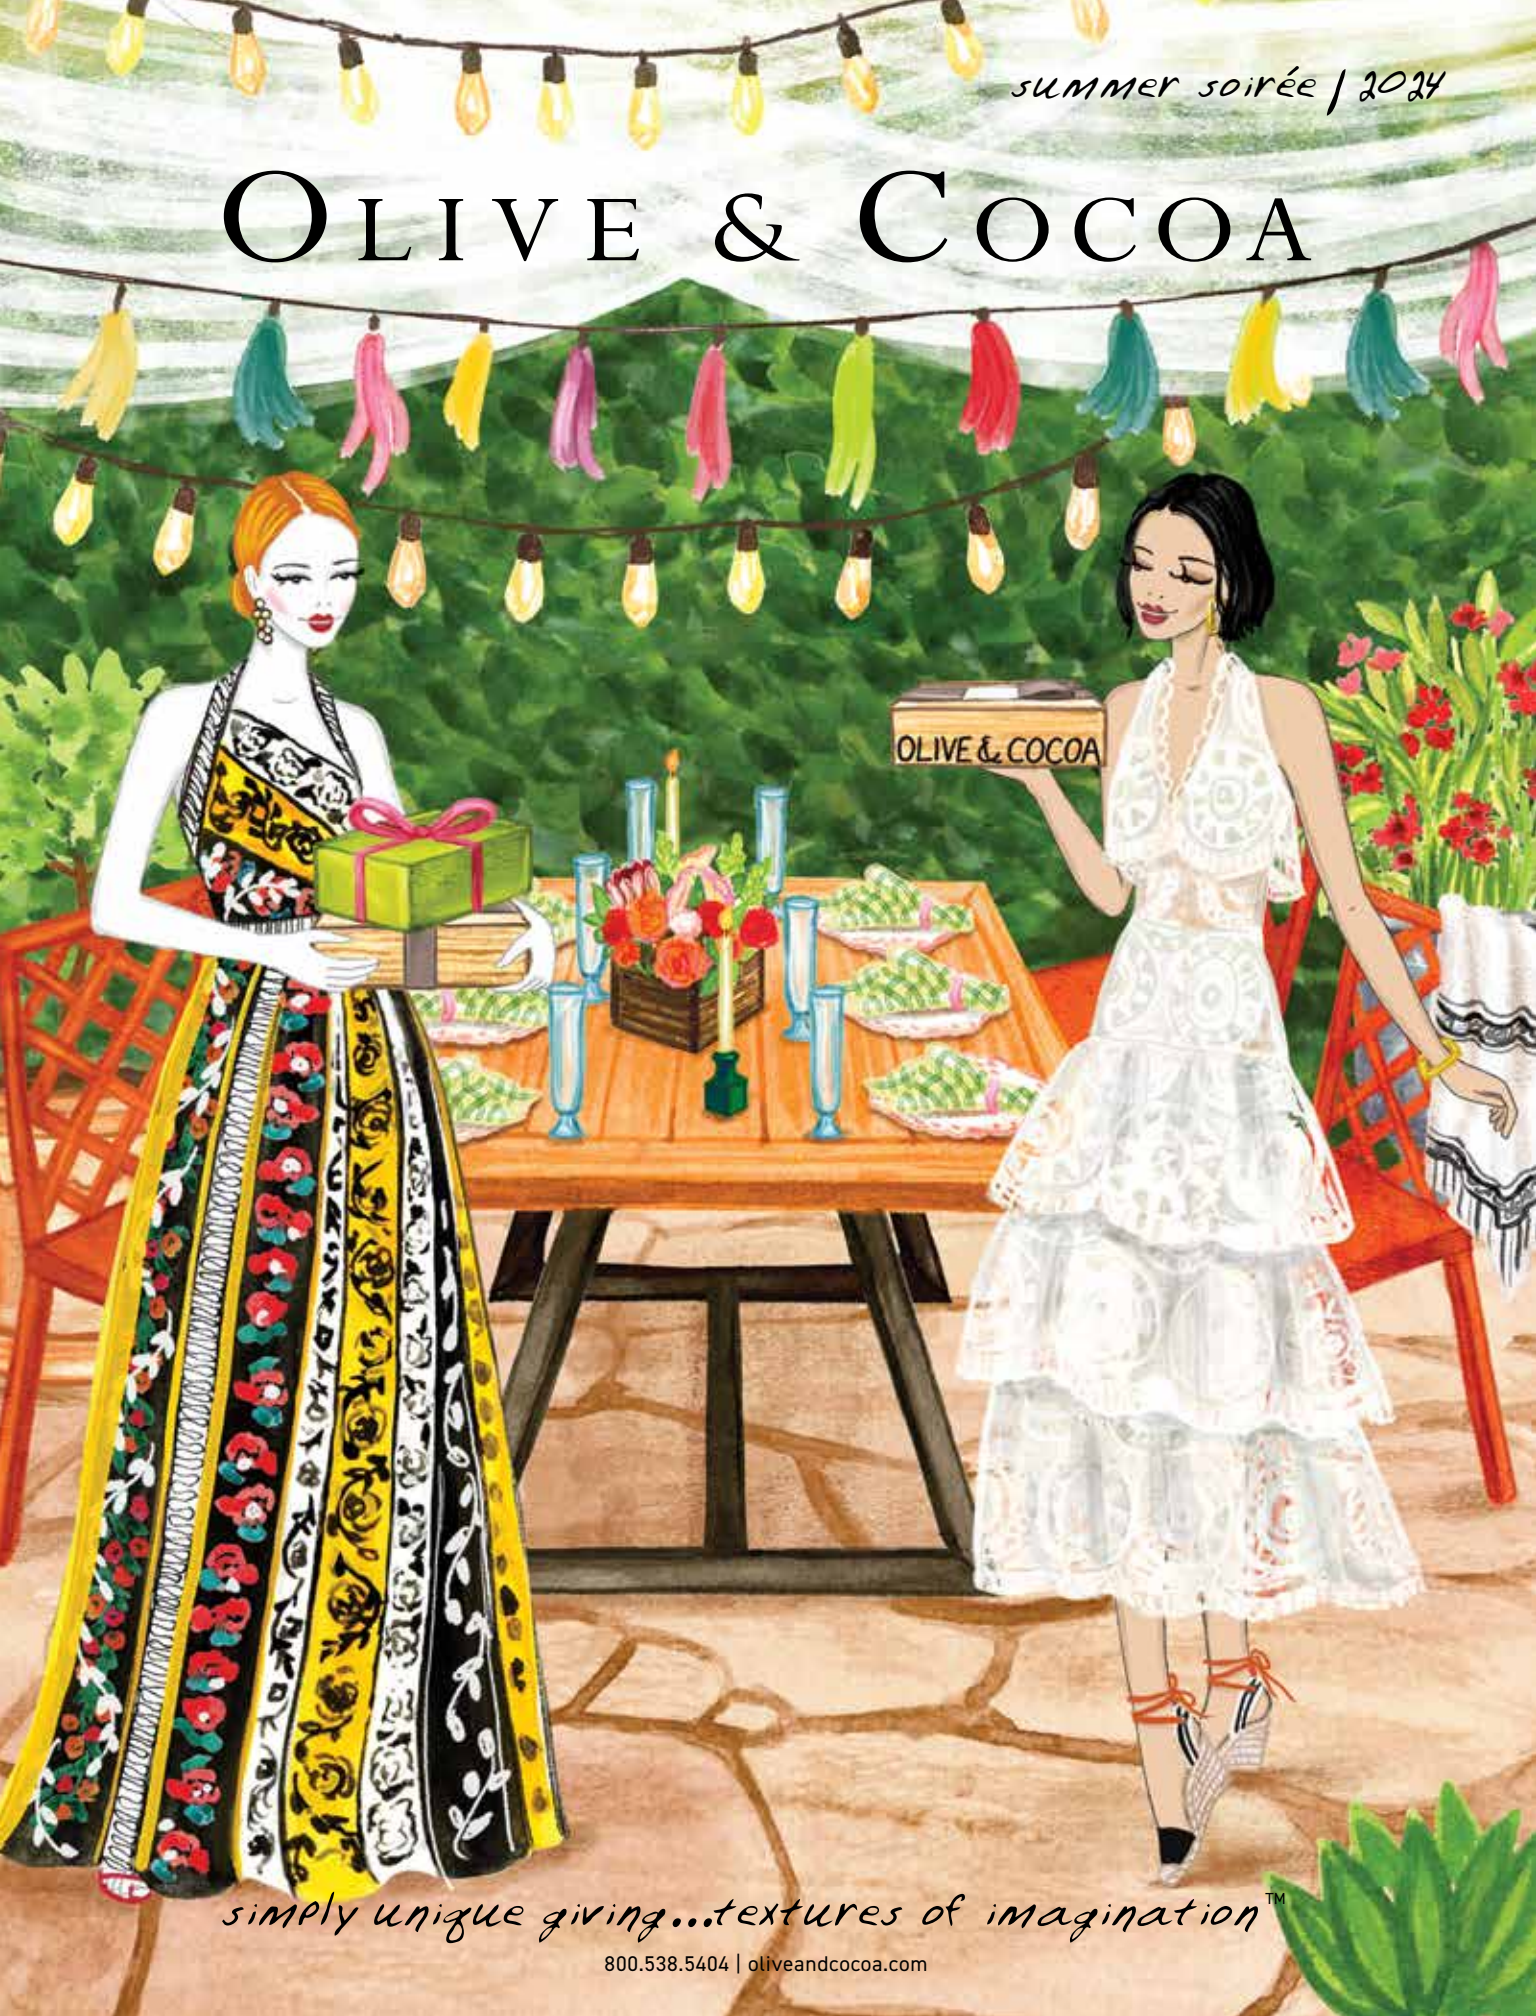

summer soirée | 2024

OLIVE & COCOA

simply unique giving...textures of imagination™

800.538.5404 | oliveandcocoa.com