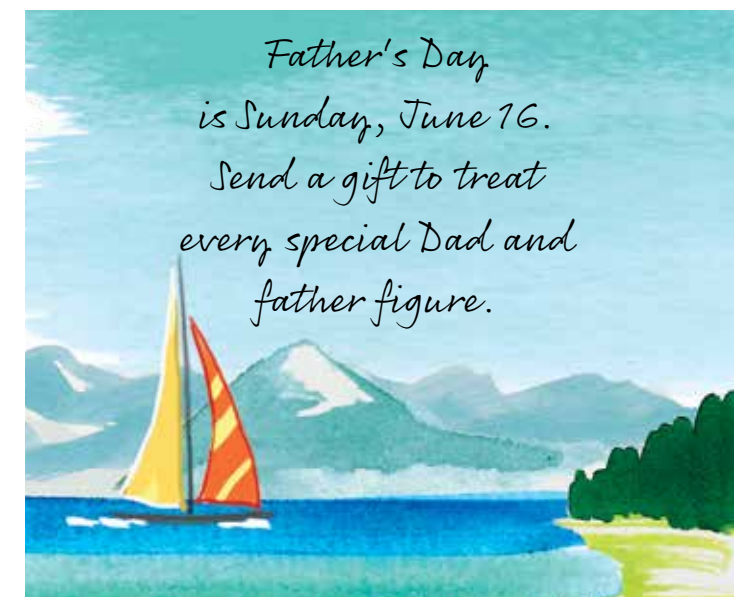

(a)

for dads & grads

Celebrate their milestones with style.

(a) ARTISAN ALUMINUM MODEL AIRPLANE

Crafted of premium aluminum with meticulous detail, our model is a faithful 1:29 scale replica of a DC-3 aircraft. Impressively posed on a polished wood base, airplane measures approximately 38" x 26" x 15" tall including base. Minor assembly required. Allow approximately 10 business days for shipping.

#39194 | $898

(b) TABLETOP MARBLE CHECKERS

An elegant version of the classic game, our Tabletop Marble Checkers brings a tactile, fun presence to home or office. Crafted of smooth marble, set includes a 12" square checkerboard with a raised playing field, 12 white pieces, and 12 black pieces. All arrive packaged together in Olive & Cocoa® gift wrap with ribbon.

#39121 | $118

(c) RIDES OF A LIFETIME CRATE

It's a beautiful world, encourage your cyclist to get out and see it. The "Epic Bike Rides of the World" book catalogs breathtaking treks from pedaling across Patagonia to sprinting through South Africa's Cape Town. To grease the gears, we've included 2 bicycle themed glasses to hold his favorite drink in style. Book and glasses arrive gift wrapped together in a hand crafted wood crate with ribbon.

#39231 | book & 2 glasses | $144

(d) CHESTNUT WEEKENDER BAG

Generously sized and crafted of genuine leather, our Chestnut Weekender Bag has a detachable shoulder strap and metal feet. With a zip-top closure and an interior zip pocket, fabric lined bag measures approximately 22" x 12" x 14" with a 9" drop. Arrives adorned with a fluffy signature Olive & Cocoa® satin bow.

#28890 | $434

(e) ADVENTURE MEN'S SOCKS CRATE