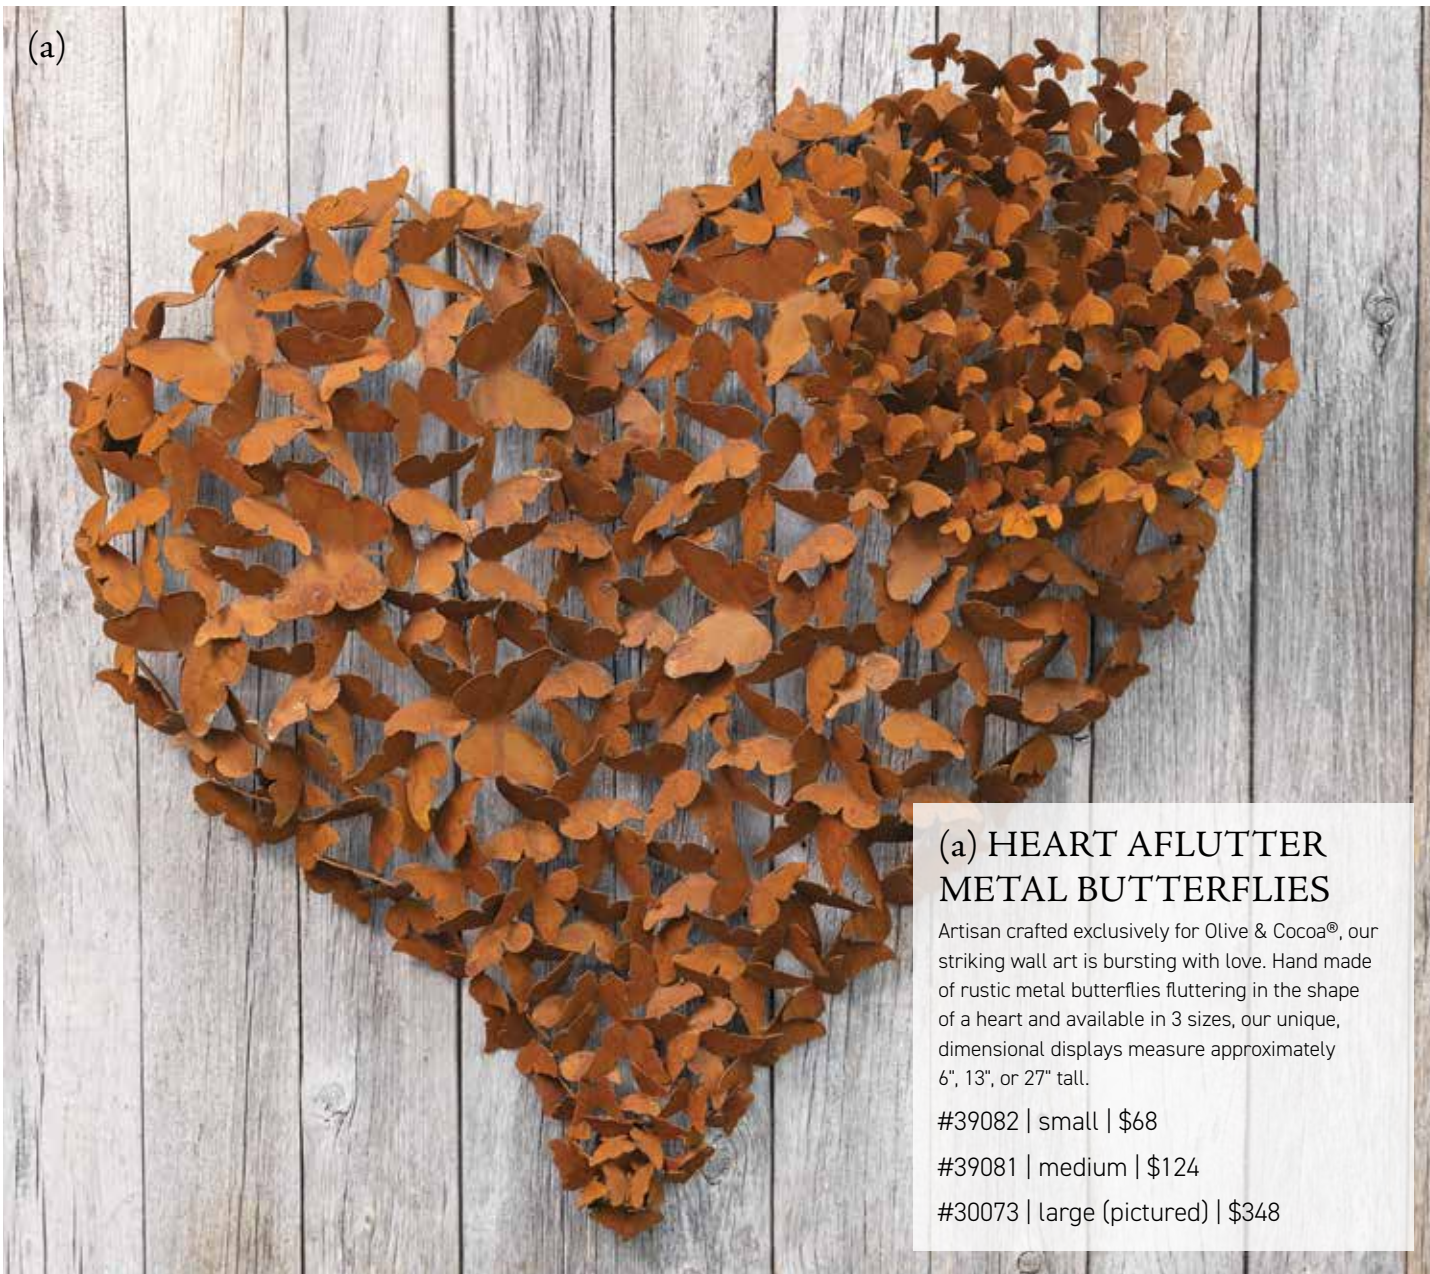

**(a) HEART AFLUTTER
METAL BUTTERFLIES**

Artisan crafted exclusively for Olive & Cocoa®, our striking wall art is bursting with love. Hand made of rustic metal butterflies fluttering in the shape of a heart and available in 3 sizes, our unique, dimensional displays measure approximately 6", 13", or 27" tall.

#39082 | small | $68

#39081 | medium | $124

#30073 | large (pictured) | $348

**(b) ARTISAN HEART SCULPTURE
& LOCKS**

Evoked the spirit of The Pont des Arts Bridge with our Artisan Heart Sculpture & Locks. Our charming artisan crafted sculpture includes 2 working locks to latch with your love. Sculpture measures approximately 5 1/2" wide by 10" tall and arrives gift wrapped together with mini locks in a hand crafted wood crate with ribbon.

#30064 | $78

(c) "LOVED" THROW

One simple word says it all. Proudly showcasing the word "loved" on the front, our two-tone grey and white blanket is perfect for cuddling up together. Woven of invitingly soft fine-combed cotton, "Loved" Throw measures approximately 42" x 60" and arrives packaged in Olive & Cocoa® gift wrap with ribbon.

#21193 | $138

(d) FALLING IN LOVE METAL ART

The immortal words sung by The King himself echo across generations. Crafted of precisely etched metal with a rust colored finish, Falling In Love Metal Art is an inspiring piece of décor. Display measures approximately 27" x 36" and arrives adorned with a fluffy signature Olive & Cocoa® satin bow.

#27472 | $288

(e) CUSTOMIZED SERVING TRAY

A perfect marker of life's monumental milestones. Hand crafted in the USA, our rustic tray is customizable with a last name up to 12 characters, plus the year a family or household has established (if desired). Measuring approximately 12" x 18 1/2" x 2", tray has handles in its lip. Arrives adorned with a fluffy signature Olive & Cocoa® satin bow. Custom tray takes approximately 10 business days to create. Free personalization.

#14094 | $148