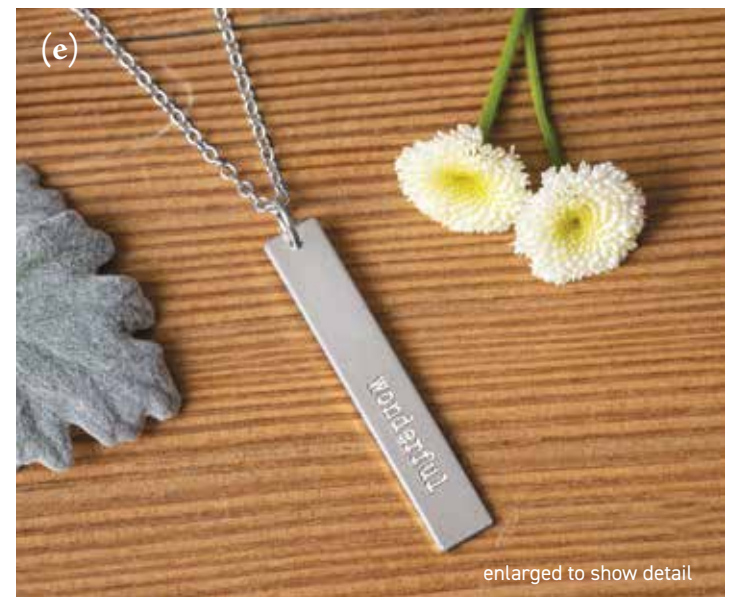

enlarged to show detail