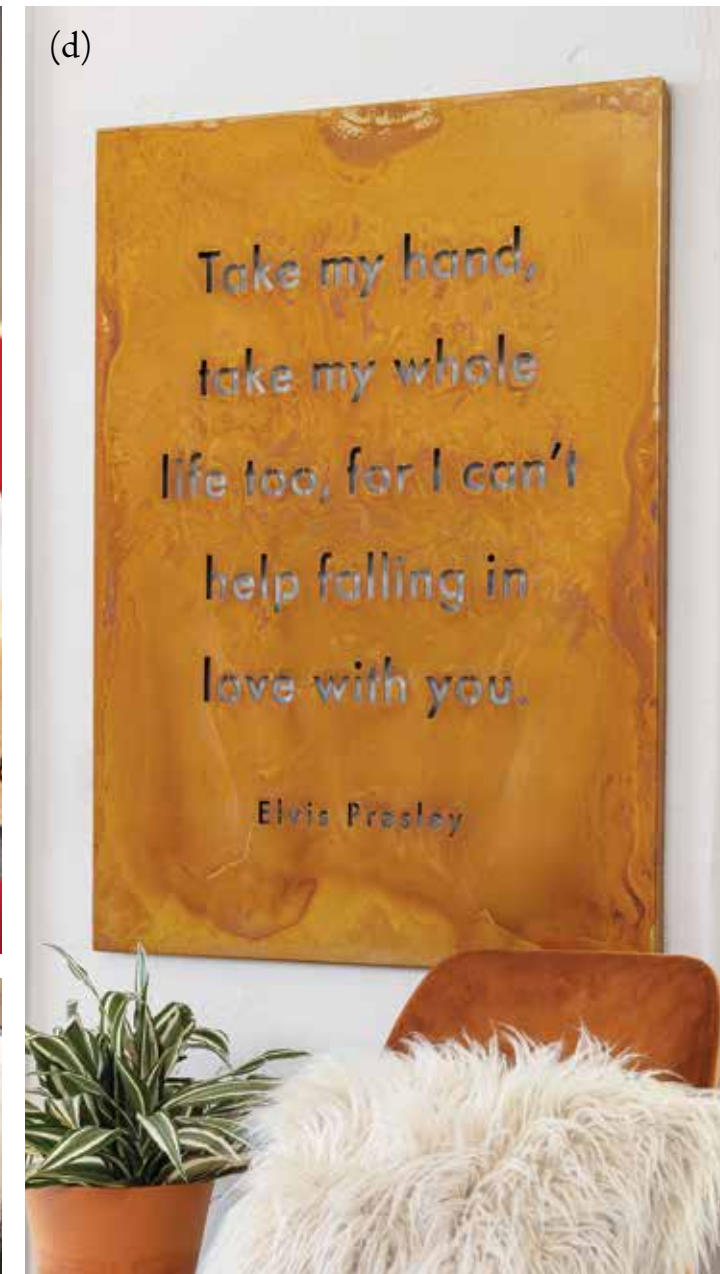

**(a) HEART AFLUTTER
METAL BUTTERFLIES**

Artisan crafted exclusively for Olive & Cocoa®, our striking wall art is bursting with love. Hand made of rustic metal butterflies fluttering in the shape of a heart and available in 3 sizes, our unique, dimensional displays measure approximately 6", 13", or 27" tall.

#39082 | small | $68

#39081 | medium | $124

#30073 | large (pictured) | $348

**(b) ARTISAN HEART SCULPTURE
& LOCKS**

Evoked the spirit of The Pont des Arts Bridge with our Artisan Heart Sculpture & Locks. Our charming artisan crafted sculpture includes 2 working locks to latch with your love. Sculpture measures approximately 5 1/2" wide by 10" tall and arrives gift wrapped together with mini locks in a hand crafted wood crate with ribbon.

#30064 | $78

(c) "LOVED" THROW

One simple word says it all. Proudly showcasing the word "loved" on the front, our two-tone grey and white blanket is perfect for cuddling up together. Woven of invitingly soft fine-combed cotton, "Loved" Throw measures approximately 42" x 60" and arrives packaged in Olive & Cocoa® gift wrap with ribbon.

#21193 | $138

(d) FALLING IN LOVE METAL ART

The immortal words sung by The King himself echo across generations. Crafted of precisely etched metal with a rust colored finish, Falling In Love Metal Art is an inspiring piece of décor. Display measures approximately 27" x 36" and arrives adorned with a fluffy signature Olive & Cocoa® satin bow.

#27472 | $288

(e) CUSTOMIZED SERVING TRAY