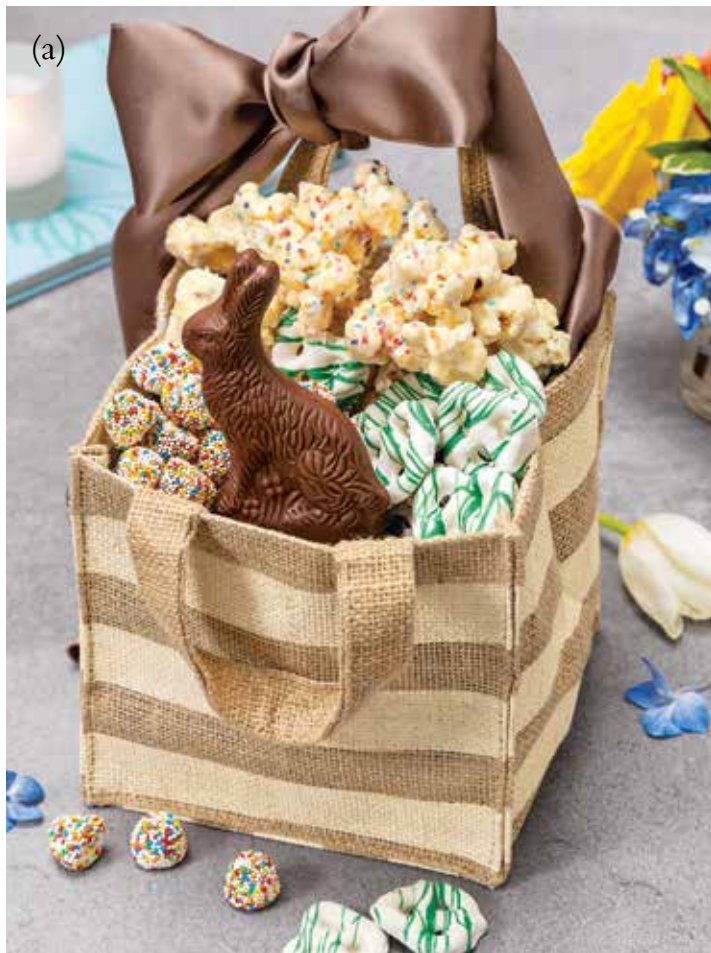

farmhouse Finds