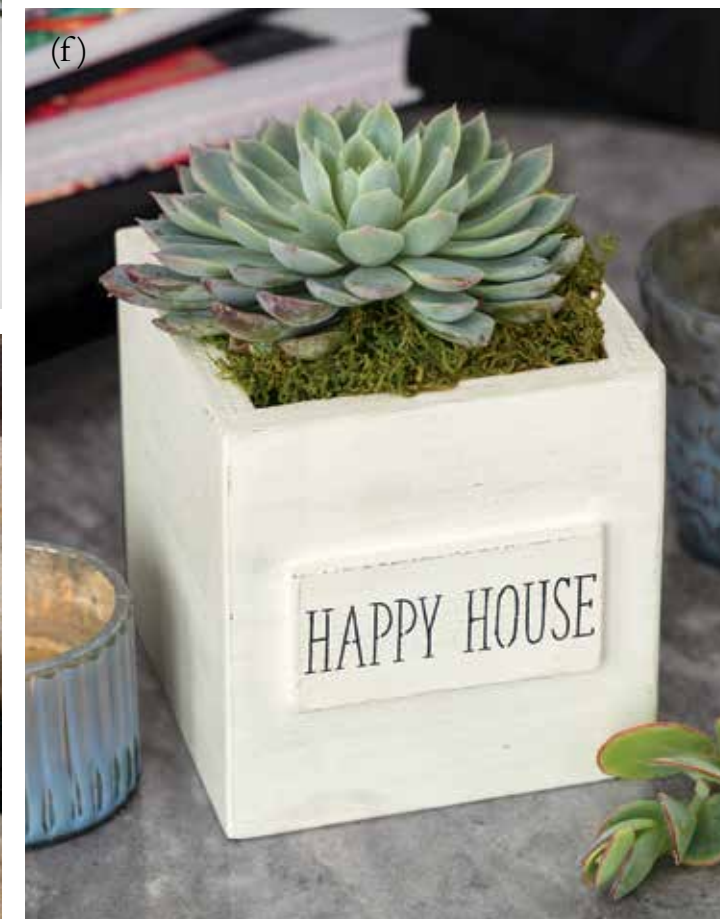

(a) WELCOME HOME RAIN CHAIN

Gorgeous in all kinds of weather, our rain chain always welcomes them home. Allowing rain to drizzle down from tier to tier, rain chain has a copper-tone patina and is decorated with birdhouses, birds, and bells. Welcome Home Rain Chain measures approximately 3" x 75" and arrives packaged in Olive & Cocoa® gift wrap with ribbon.

#22497 | $64

(b) STACKING BOTANICAL TRAY SET

Beautiful whether staged together or separately, our Stacking Botanical Tray Set is crafted of lacquered wood illustrated with botanical drawings. Trays measure approximately 6" square, 7 1/2" square, and 9 1/2" square. All arrive packaged together in Olive & Cocoa® gift wrap with ribbon.

#22491 | set of 3 trays | $84

(c) GWENDOLINE

A masterpiece of textures and hues, Gwendoline is a radiant gathering of blooms. Purple and crème florals are surrounded by thistles and woodland accents, masterfully arranged in a dark stained wood box. Gwendoline measures approximately 8" x 5" x 8" to top of arrangement and requires next day shipping. Contains floral foam; CA residents, see order info page for Prop 65 warning.

#19996 | $134

(d) TWO-TONE "HOME" DOOR MAT

Repeating stylistic houses stand ready to greet guests with style. With a cozy two-tone pattern graced with the word "home," door mat is woven of natural coconut coir. Two-Tone "Home" Door Mat measures approximately 22" x 34" and arrives adorned with a fluffy signature Olive & Cocoa® satin bow. If natural shedding occurs, a simple shake will do.

#22553 | $94

(e) "OUR HOUSE" RUSTIC METAL ART