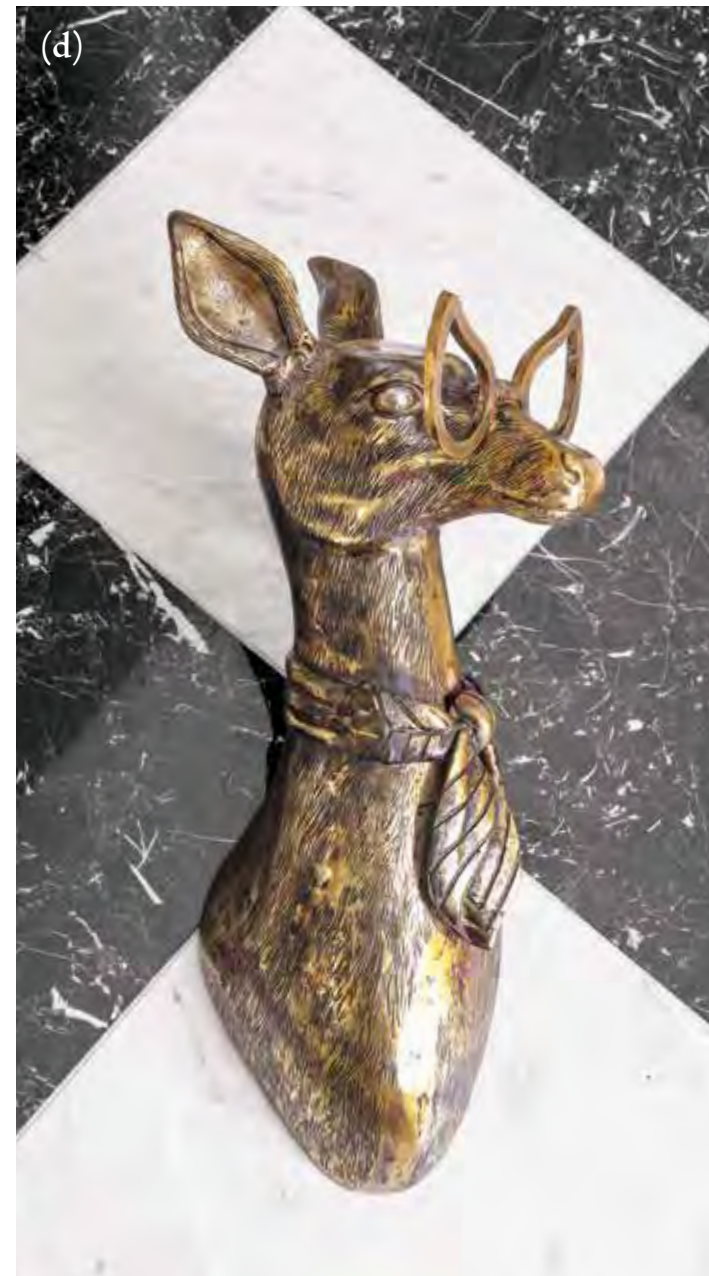

(d)

(b) FARMHOUSE FLEUR

With a bundle of bright farm fresh blooms, everything becomes sunny. A bouquet of vivid golden, auburn, chartreuse, and rouge blooms accented with textural foliage and berries comes expertly arranged in a dark stained hand crafted wood box. Farmhouse Fleur measures approximately 7" x 7" x 9" to top of arrangement and requires next day shipping. Contains floral foam; CA residents, see order info page.

#4777 | $94

(c) ELLSWORTH TAWNY THROW

Curling up close on a chilly winter evening has never been so cozy. Exclusively designed for Olive & Cocoa®, our Ellsworth Tawny Throw is incredibly soft and durable, with an elegantly chic texture and golden brown hue. Machine washable throw measures 56" x 60" and arrives packaged in Olive & Cocoa® gift wrap with ribbon.

#27104 | $114