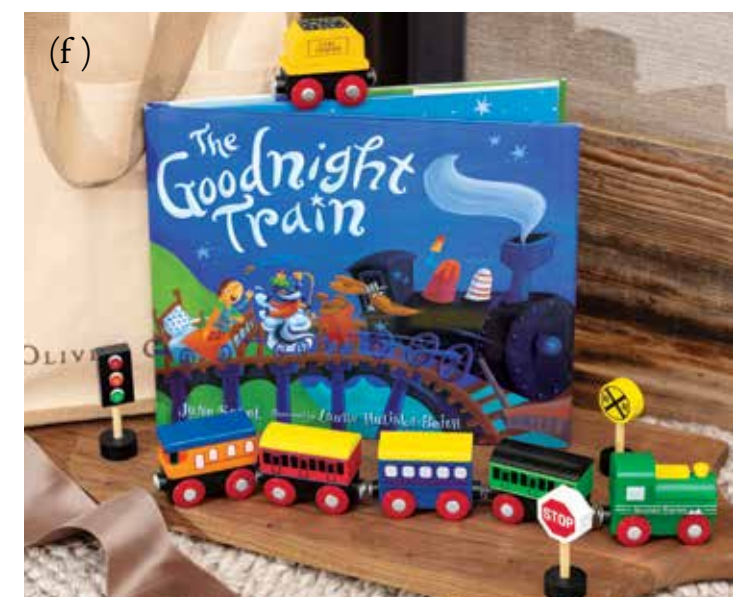

Winter Magic

Share a special gift they'll always cherish.

(a) PERSONALIZED BOOK & BEAR CRATE

Send them a gift they'll always cherish! Our charmingly personalized book features the name of your choice woven into the story and is paired with a fuzzy polar bear and delightful blankie. Bear is weighted to sit upright and measures approximately 15" tall. Blankie measures 30" x 36". All arrive gift wrapped together in a hand crafted wood crate with ribbon. Takes approximately 14 business days to create. Free personalization.

#27254 | $198

(b) MONTANA MOOSE KIDS' CHAIR

Hailing from the majestic mountains, Montana Moose happily embraces tots with a welcoming hug. With a fuzzy, soft structure, chair is recommended for children 12-36 months. Chair measures approximately 21" wide by 19" deep by 21" tall and arrives adorned with a fluffy signature Olive & Cocoa® satin bow.

#21772 | $124

(c) CUDDLE BEAR & BLANKIE

Filled with fragrant lavender-scented grains and able to be warmed in the microwave, snuggly Cuddle Bear is accompanied by a cozy reversible chamois blanket. Bear measures 14" long, blankie measures 30" x 36", and both arrive gift wrapped together in a hand crafted wood crate with ribbon.

#28894 | $128

(d) CHRISTMAS BEAR & STORYBOOK

Perfect for opening on Christmas Eve, this darling set includes a 10" tall teddy and a charmingly illustrated retelling of the poem "The Night Before Christmas." Christmas Bear & Storybook arrive gift wrapped together in a hand crafted wood crate with ribbon.

#29190 | $138

(e) SNOWBALLS & STORYBOOK PLAY SET