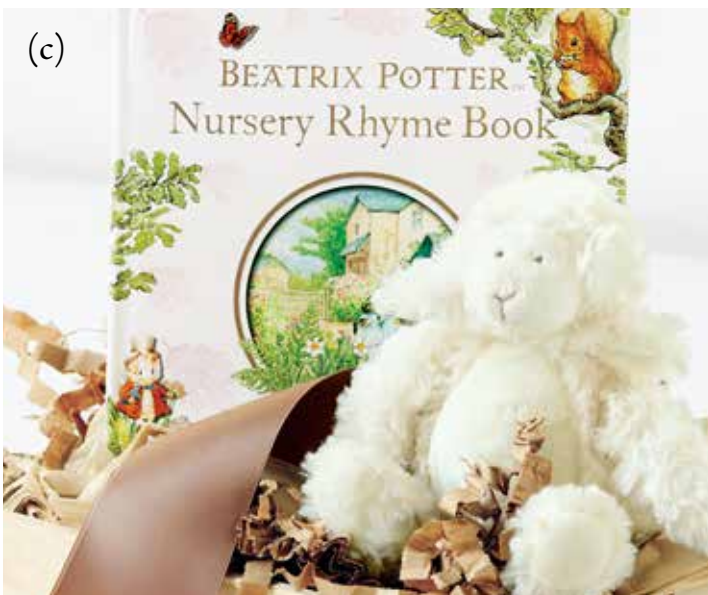

(a) SNOW PRINCESS & BLANKIE

Our Snow Princess & Blankie set is sure to warm their heart. Loveable Snow Princess measures approximately 10" long, reversible chamois blankie measures 30" x 36", and both arrive gift wrapped together in a hand crafted wood crate with ribbon.

#29169 | $138

(b) MUSICAL ELEPHANT & SWADDLE

With a gentle windup, our sweet musical elephant delights baby with a classic lullaby. Fuzzy, cuddly, and supremely soft, elephant features embroidered eyes and striped details and is paired with a coordinating grey and white striped cotton muslin swaddle. Elephant measures approximately 11" from trunk to tail, swaddle measures 47" square, and both arrive gift wrapped together in a hand crafted wood crate with ribbon.

#15672 | $98

(c) NURSERY RHYMES & MUSICAL LAMB

A wondrous bit of nostalgia, a beautiful volume filled with gorgeous illustrations and nursery rhymes by famed children's author Beatrix Potter is a classic to be passed down through the generations. Accompanied by a cuddly plush lamb that plays the tune of Brahms' lullaby, our Nursery Rhymes & Musical Lamb set is sure to create lasting memories. Lamb measures 9" tall and comes gift wrapped along with book in a hand crafted wood crate with ribbon.

#4891 | $88

(d) LULU LAMB & BLANKIE

Cozy cuddling sends baby straight to sweet sleep. A fuzzy sheep snuggles next to baby to keep them company while a luxurious ivory colored reversible chamois blanket wraps them up tight. Sheep measures approximately 13" long, blanket measures 30" x 36", and both come gift wrapped together in a hand crafted wood crate with ribbon.

#2015 | $94

(e) LITTLE MISS CAROLINE