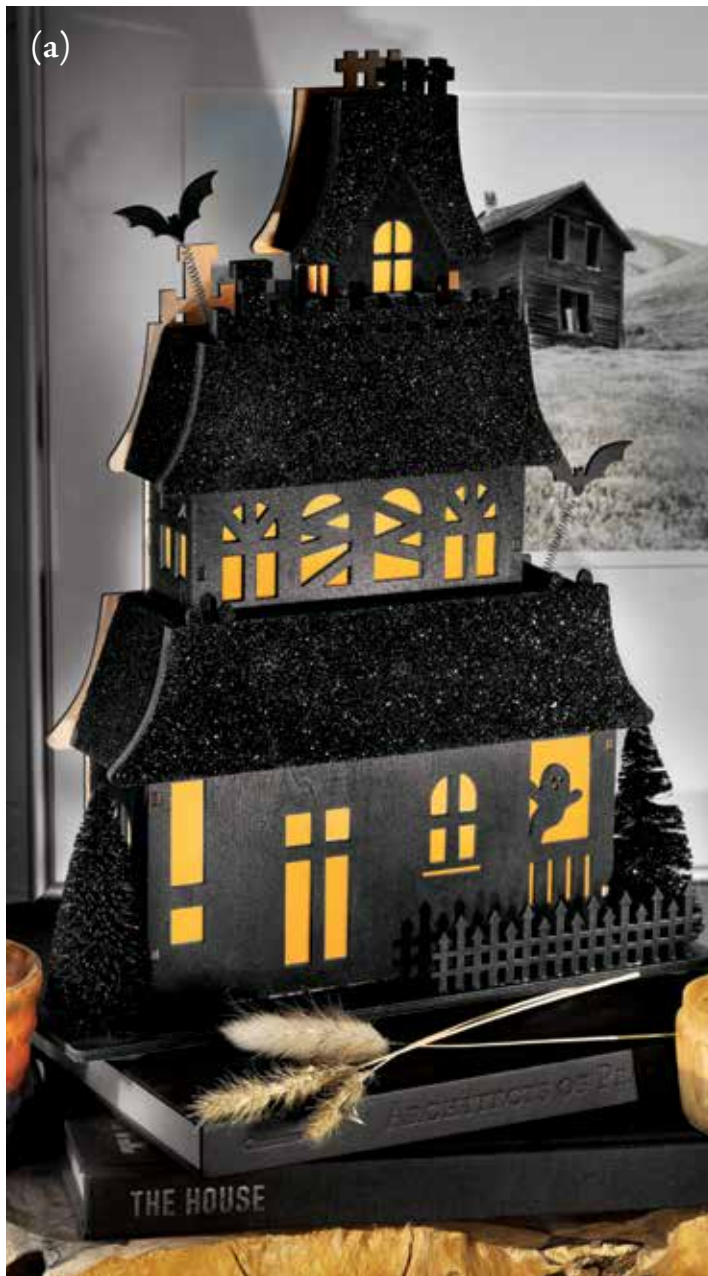

#28682 | set of 3 pumpkins | \$138

(f) SUGAR SKULL & BLACK ROSES

Hand crafted with intricate detailing, our ceramic Sugar Skull vessel is a traditional Día de Muertos symbol. Including black faux roses with glittering petals, skull measures approximately 5" wide by 5" tall. Sugar Skull & Black Roses set arrives packaged in Olive & Cocoa® gift wrap with ribbon.

#39518 | \$134

Elevated Enchantments

Conjure seasonal charm with gifts of eerie delight.

frightful & fun

Step into our wickedly whimsical pumpkin patch.

(a) LIT HAUNTED HOUSE

Set the stage for a happy haunting with our Lit Haunted House. Crafted of precisely cut wood with playful bats on springs and a ghost in the window, battery powered light up décor measures approximately 12" wide by 15" tall and arrives packaged in Olive & Cocoa® gift wrap with ribbon.