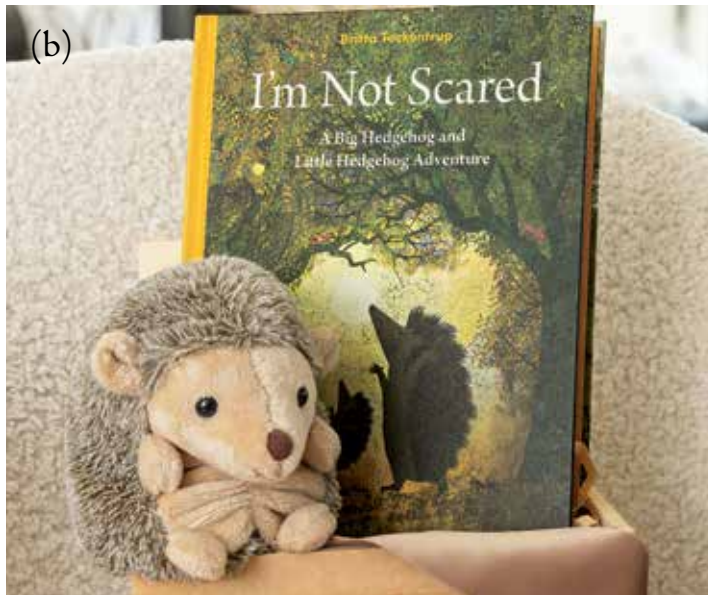

playtime PALS