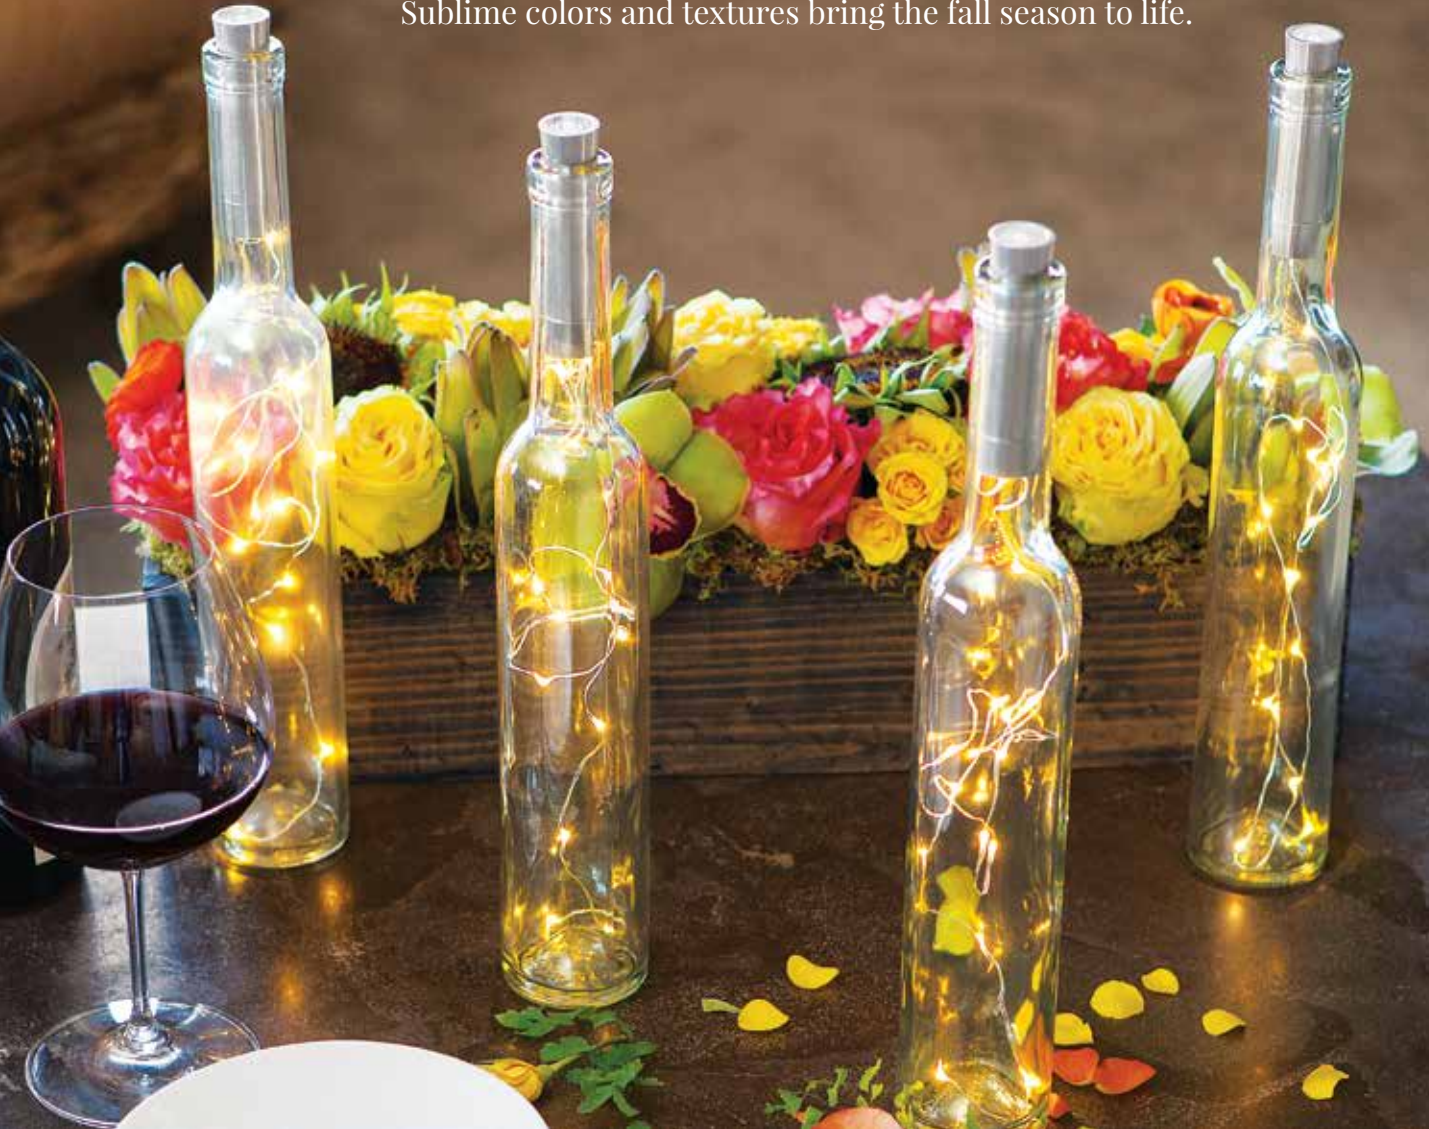

#29073 | \$144

(a)

Harvest Home

Sublime colors and textures bring the fall season to life.

(a) TWINKLING BOTTLE LIGHTS

We've captured a sparkling night sky with our Twinkling Bottle Lights. Strings of petite LEDs give these delightful glass bottles soft and steady illumination that enhances any surrounding with the push of a button. Standing 13" tall, set of four bottles arrives gift wrapped together in a hand crafted wood crate with ribbon. Batteries included.