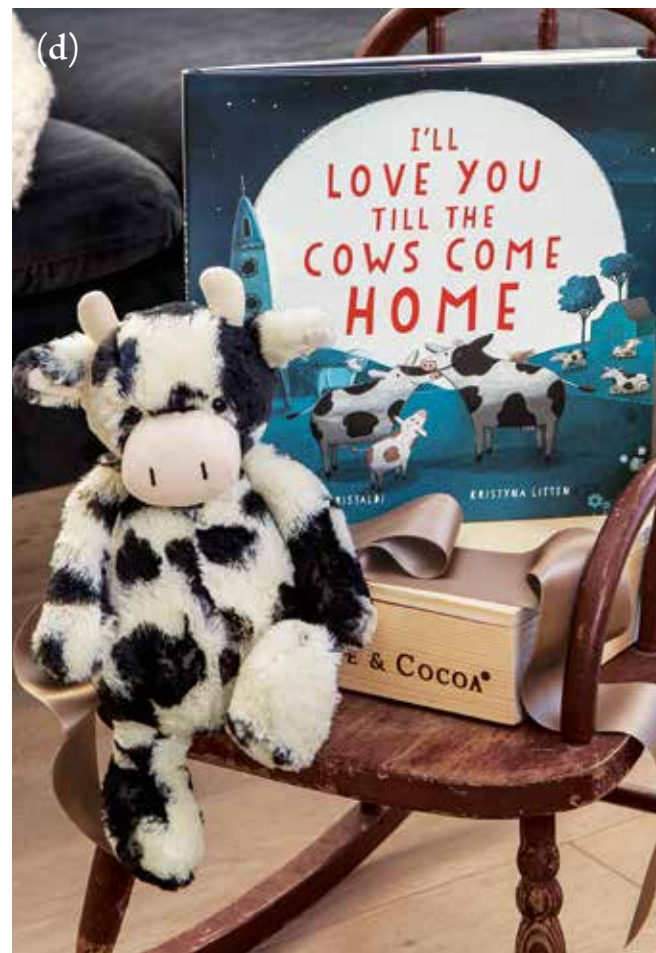

(a) NURSERY RHYMES & MUSICAL LAMB

A wondrous bit of nostalgia, a beautiful volume filled with gorgeous illustrations and nursery rhymes by famed children's author Beatrix Potter is a classic to be passed down through the generations. Accompanied by a cuddly plush lamb that plays the tune of Brahms' lullaby, our Nursery Rhymes & Musical Lamb set is sure to create lasting memories. Lamb measures 9" tall and comes gift wrapped along with book in a hand crafted wood crate with ribbon.

#4891 | $84

(b) LITTLE HONEYBEE CRATE

A darling collection that's sweet as honey, our Little Honeybee Crate includes an 8" long bee with stretchy limbs and crackly wings, a 30" x 36" cotton blankie, and "Little Bee's Flower Book." All arrive gift wrapped together in a hand crafted wood crate with ribbon.

#28764 | $134

(c) TOMI TURTLE & STORYBOOK

A terrific companion with weighted flippers and a soft, textured shell, 12" long Tomi Turtle is paired with the charming storybook "We Found a Hat." Tomi Turtle & Storybook arrive gift wrapped together in a hand crafted wood crate with ribbon.

#28758 | $118

(d) SPOTTED COW & STORYBOOK

The most adorable way to let your special little one know, "I'll Love You Till the Cows Come Home." Our cute storybook comes with Spotted Cow, a snugly farmland friend who is super fuzzy and "udderly" sweet. Cow measures approximately 12" long and arrives together with storybook gift wrapped in a hand crafted wood crate with ribbon.

#19629 | $94

(e) LULU LAMB & BLANKIE