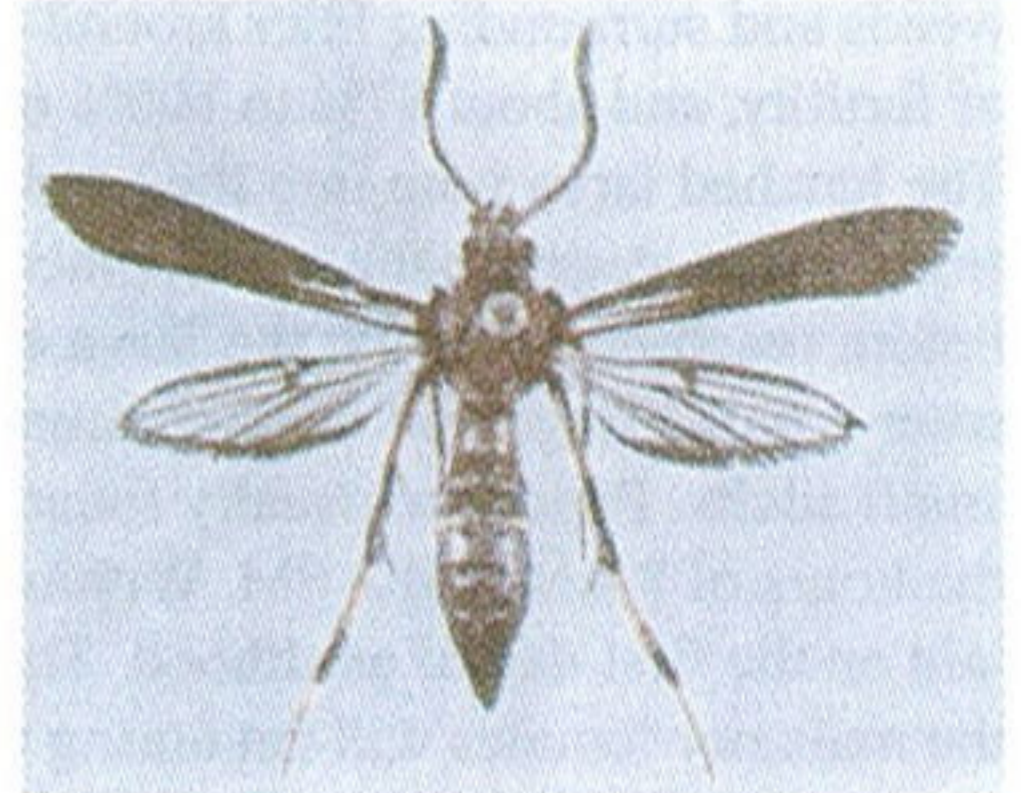

## Clearwing Borer Moths

Each of these seven moths may be attracted by the pheromone lure in the Peach Tree Borer Trap. It is important to check the trap to see which kind of moth, or moths, it has caught.

Peach Tree Borer  
*Synanthedon exitiosa*

Lilac Borer (Ash Borer)  
*Podosesia syringae*  
Eastern Color Form

Lilac Borer (Ash Borer)  
*Podosesia syringae*  
Western Color Form

Banded Ash Borer  
*Podosesia aureocincta*