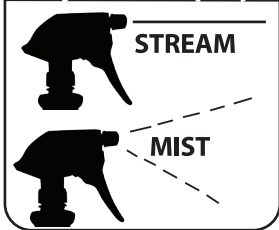

### Adjustable Spray

Always Turn spray tip clockwise to off when not using to prevent leaking.

- HEAVY DUTY
- COMFORTABLE GRIP
- LONG-LASTING